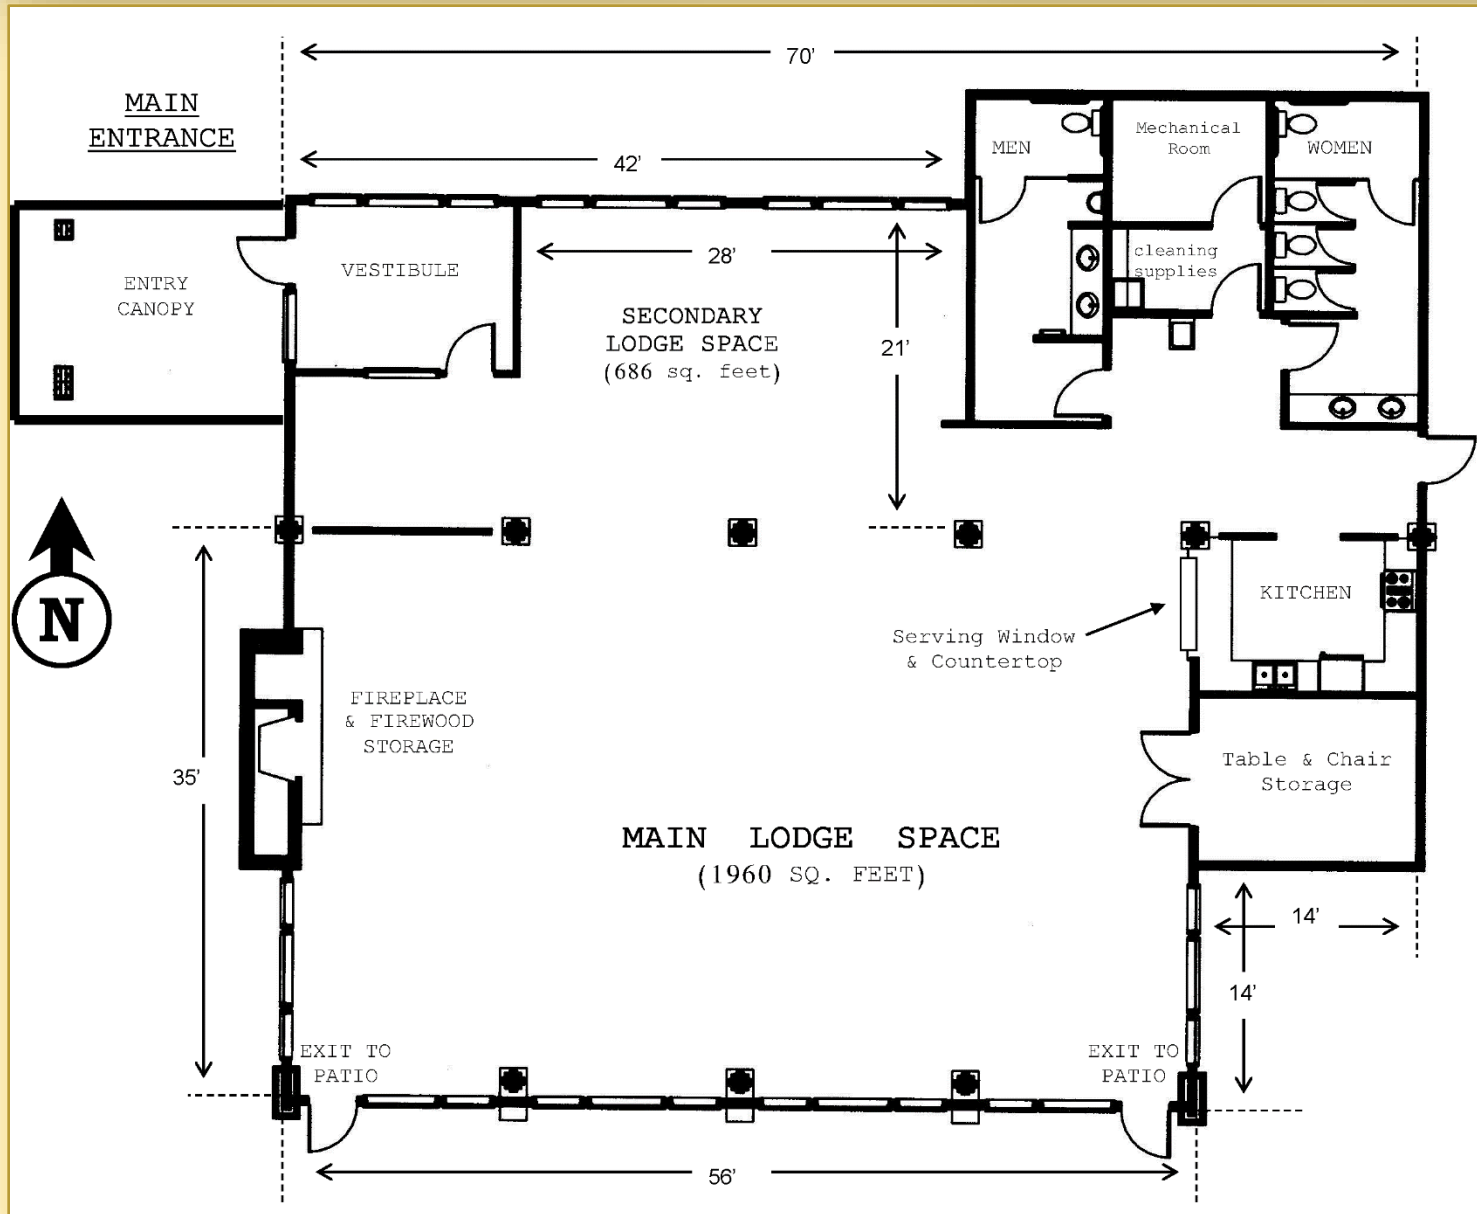

# Interior Floor Plan

## Indoor Features

Main Lodge Space 1960 sq ft  
 Secondary Lodge Space 686 sq ft

Banquet style seating 200-225 people

250 folding chairs (brown)  
 thirty 8' x 30' folding tables;  
 two 4' x 30' folding tables

Full kitchen facilities

Five electrical double outlets in kitchen,  
 15 double outlets in main lodge,  
 five double outlets in exterior

Interior restrooms

Large fireplace with some wood provided

Air Conditioning (*new*) ventilation system and ceiling fans in place