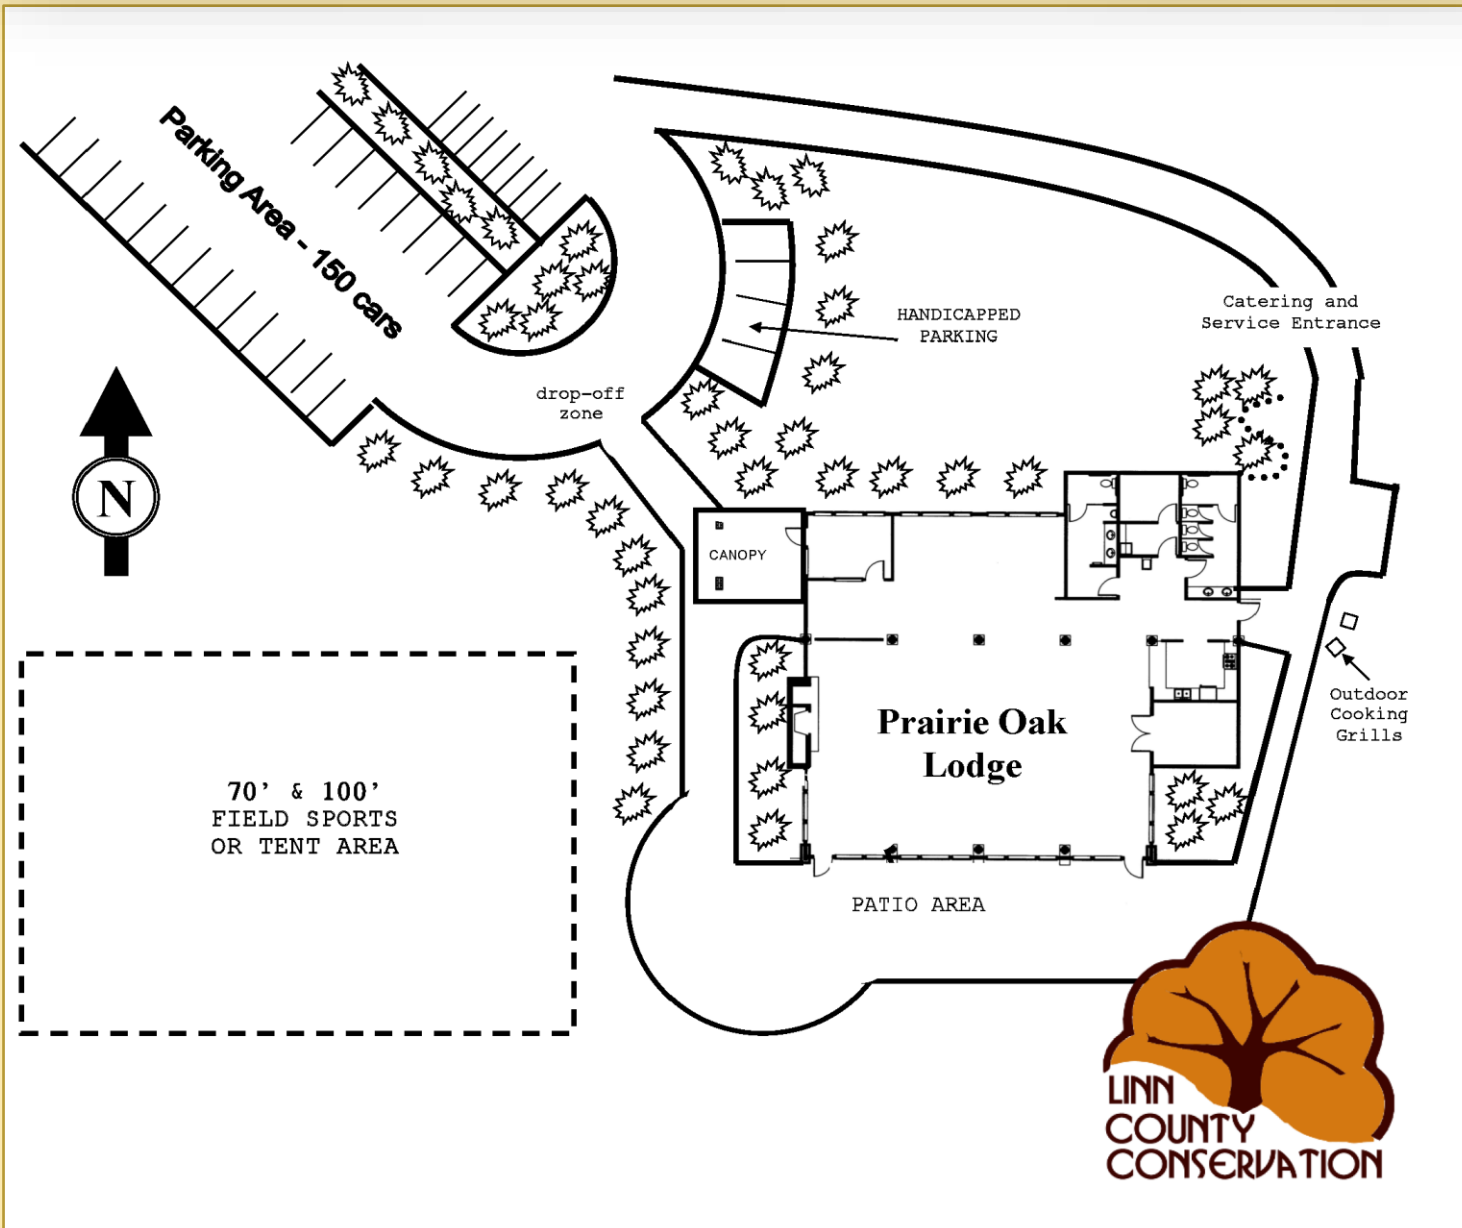

## Indoor Features

Main Lodge Space 1960 sq ft  
 Secondary Lodge Space 686 sq ft

Banquet style seating 200-225 people

250 folding chairs (brown)  
 thirty 8' x 30' folding tables;  
 two 4' x 30' folding tables

## Outdoor Space

## Outdoor Features

Sheltered capacity 250  
Fair weather capacity 525

Parking for 150 cars, four handicapped spaces

Catering and service entrance

Two double outdoor cooking grills

Large concrete patio with ten 7' picnic tables

3,000 sq ft level turf adjacent to lodge for field sport activities or tent set-up

ADA accessible facility