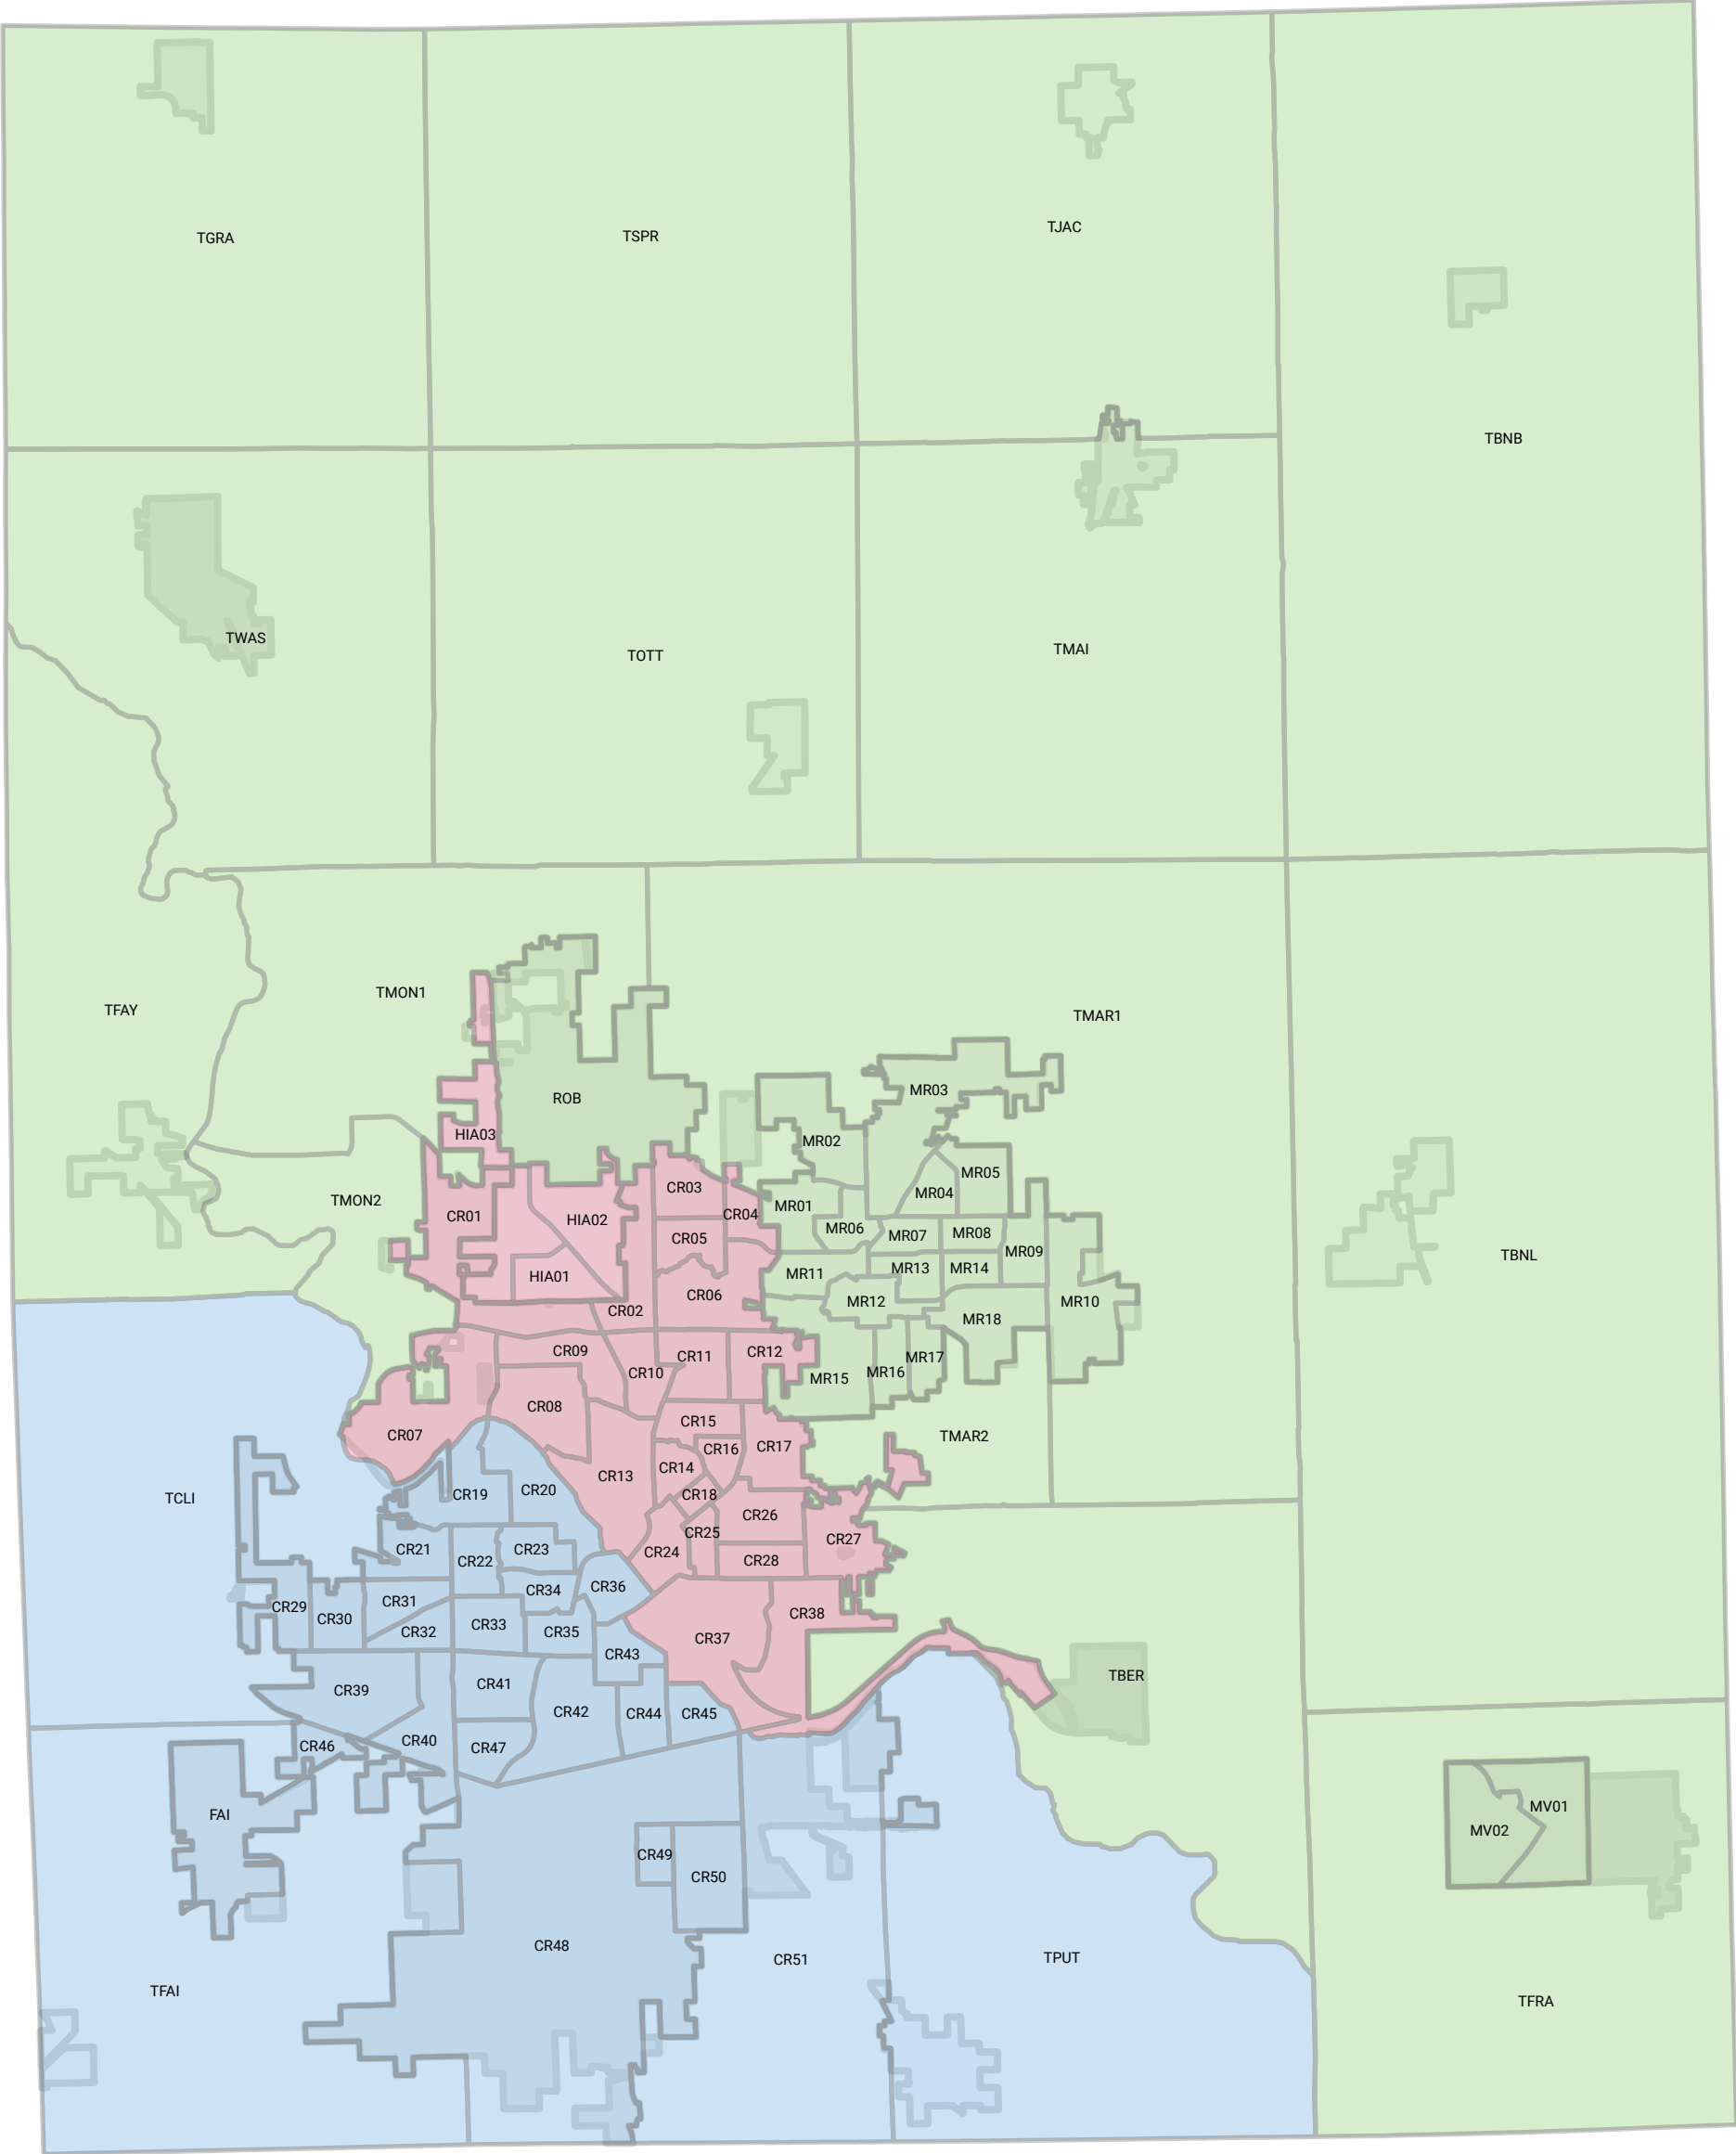

Legislative Services Agency Supervisor Plan 01

© Linn County, Iowa - Linn County makes no warranties, expressed or implied, including without limitation, any warranties of merchantability or fitness for a particular purpose. In no event shall Linn County be liable for lost profits or any consequential or incidental damages caused by the use of this map.

Supervisor Plan 01

- 1
- 2

- 3
- Approved Precincts**
- Approved Precincts

Date Exported:
1/28/2022 10:47 AM