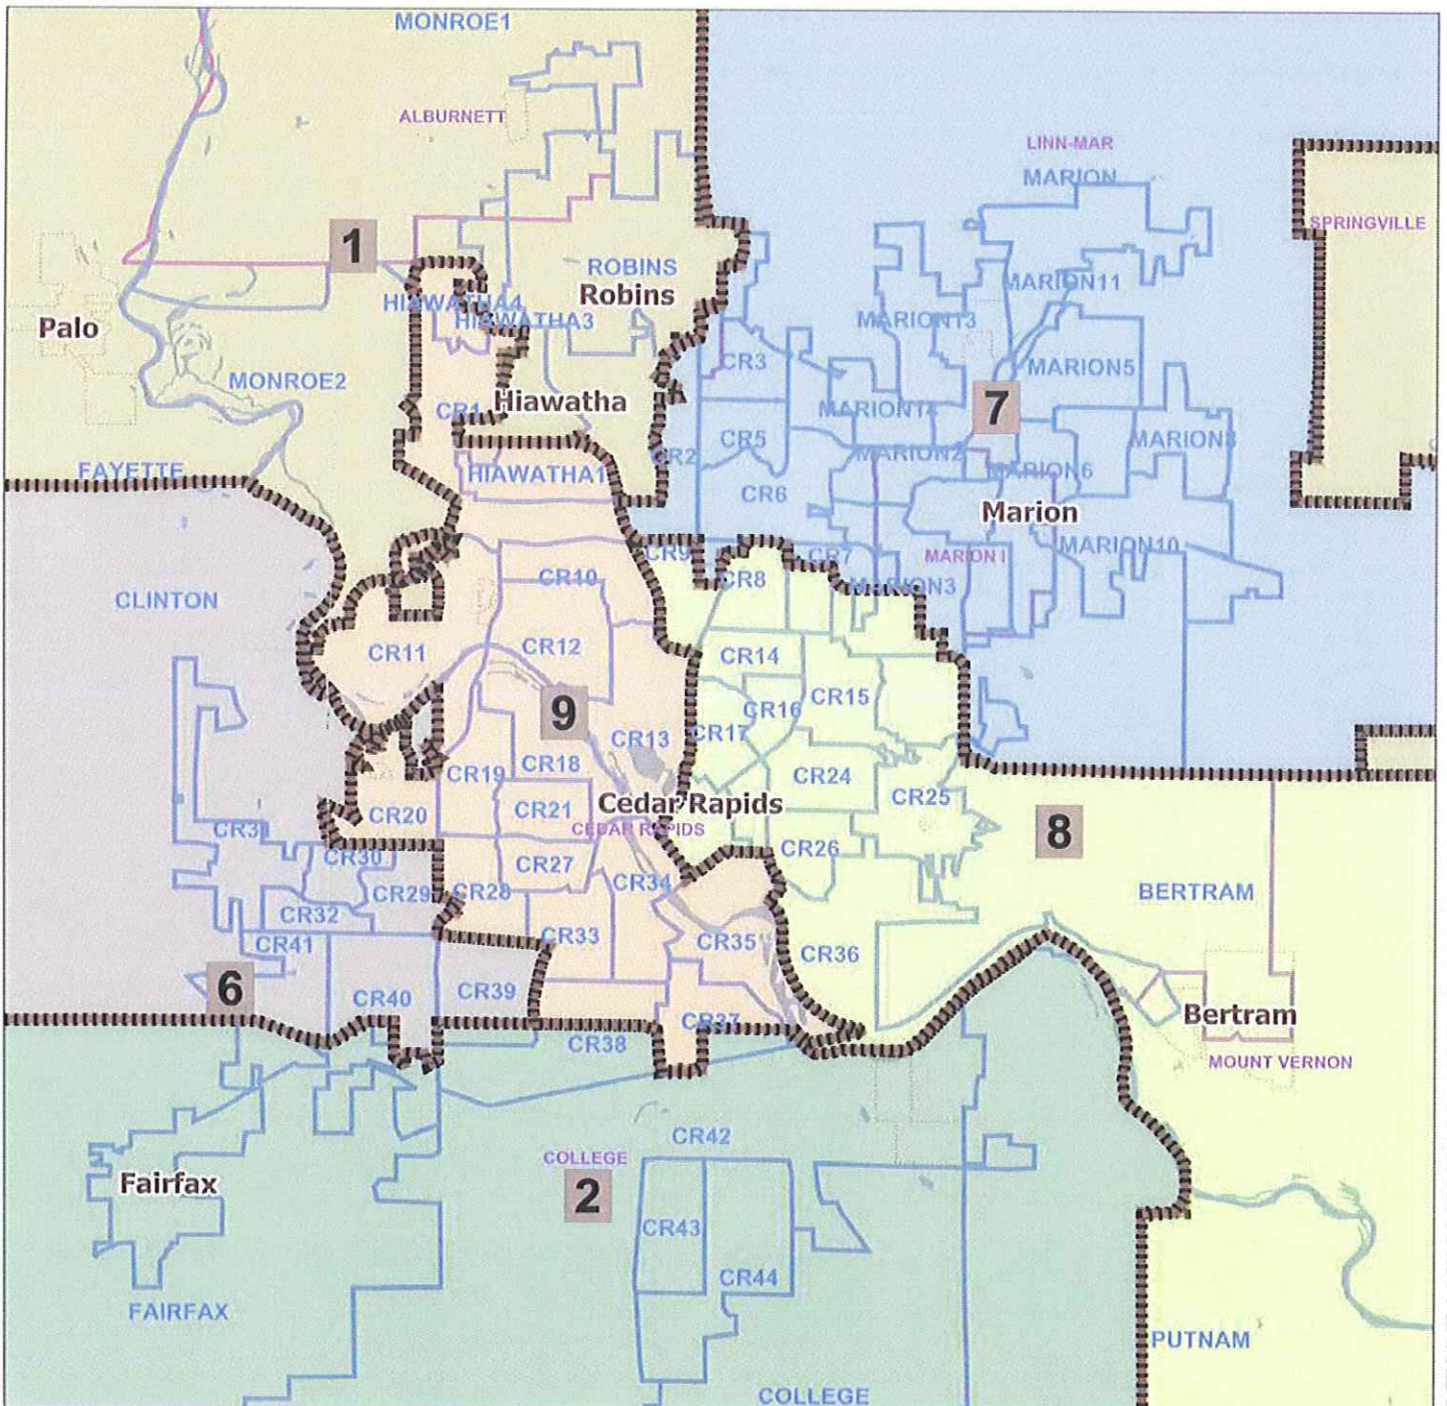

# Cedar Rapids Area

**KIRKWOOD  
COMMUNITY COLLEGE  
Director Districts  
Adopted May 9, 2013**

District	Component School Districts	Total Population	% Deviation	Absolute Deviation
1		46,800	-4.70%	-2309
	ALBURNETT			
	ANAMOSA			
	The portion of CEDAR RAPIDS school that lies in the following precincts: Fayette, Hiawatha 2, Hiawatha 3, Monroe 1, Monroe 2, Robins and Washington.			
	CENTER POINT-URBANA			
	CENTRAL CITY			
	The portion of MIDLAND school that lies within the boundary of Kirkwood Community College.			
	MONTICELLO			
	NORTH LINN			
	SPRINGVILLE			
2		46,832	-4.64%	-2277
	COLLEGE			
	NORTH CEDAR			
	OLIN			
	SOLON			
	TIPTON			
	WEST BRANCH			
3		48,797	-0.64%	-312
	The portion of IOWA CITY school that lies in the following precincts: Newport, Penn, Coralville 1, 2, 5, 6 & 7, and Iowa City 3, 4, 5, 11, 17, 18, 19, 20, 21, 22 & 23.			
4		51,821	5.52%	2712
	HIGHLAND			
	The portion of IOWA CITY school that lies in the following precincts: Fremont Lincoln, Liberty Pleasant Valley, Scott, Sharon, West Lucas, Hills, and Iowa City 1, 6, 10, 12, 14, 15, 16 & 24.			
	LONE TREE			
	MID-PRAIRIE			
	WASHINGTON			
5		51,607	5.09%	2498
	CLEAR CREEK-AMANA			
	ENGLISH VALLEYS			
	The portion of IOWA CITY school that lies in the following precincts: Clear Creek, Coralville 3 & 4, Iowa City 2, 7, 8, 9 & 13, North Liberty 1, 2, 3 Penn West, 4, 5 & 6, Union and University Heights.			
	The portion of MONTEZUMA school and TRI-COUNTY SCHOOL that lie within the boundary of Kirkwood Community College.			
	WILLIAMSBURG			
6		48,203	-1.84%	-906
	BELLE PLAINE			
	BENTON			
	The portion of CEDAR RAPIDS school that lies in the following precincts: Clinton, Fairfax, and Cedar Rapids 29, 30, 31, 32, 39, 40 & 41.			
	H-L-V			
	IOWA VALLEY			
	VINTON-SHELLSBURG			
7		50,991	3.83%	1882
	The portion of CEDAR RAPIDS school that lies in the following precincts: Cedar Rapids 2 & 3.			
	LINN-MAR			
	MARION			
8		48,763	-0.71%	-346
	The portion of CEDAR RAPIDS school that lies in the following precincts: Bertram, Marion 3 and Cedar Rapids 7, 8, 9, 14, 15, 16, 17, 22, 23, 24, 25, 26 & 36.			
	LISBON			
	MOUNT VERNON			
9		48,079	-2.10%	-1030
	The portion of CEDAR RAPIDS school that lies in the following precincts: Hiawatha 1 & 4, and Cedar Rapids 1, 10, 11, 12, 13, 18, 19, 20, 21, 27, 28, 33, 34, 35, 37, 38 & 42.			
	<b>TOTAL POPULATION:</b>	<b>441,893</b>		